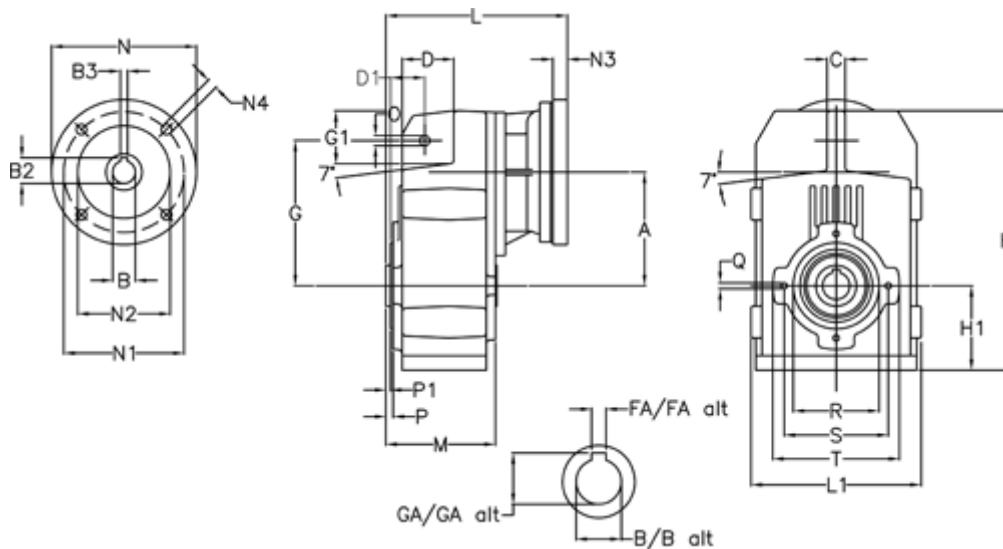

Article number: 29560502383250
 Description: Shaft mounted gear
 A512H50-23,8-P132B5

Measures

A = 211.30	FA = 14	M = 163.0	Q = M12x19
B = 50	G = 278	N = 300	R = 180
B1 = 38	G1 = 105.5	N1 = 265	S = 215
B2 = 41.3	GA = 53.5	N2 = 230	T = 250
B3 = 10	H = 479.0	N4 = 14	
C = 20	H1 = 144.0	O = 22	
D = 93.5	L = 334.0	P = 8.5	
D1 = 65.0	L1 = 273	P1 = 4.5	